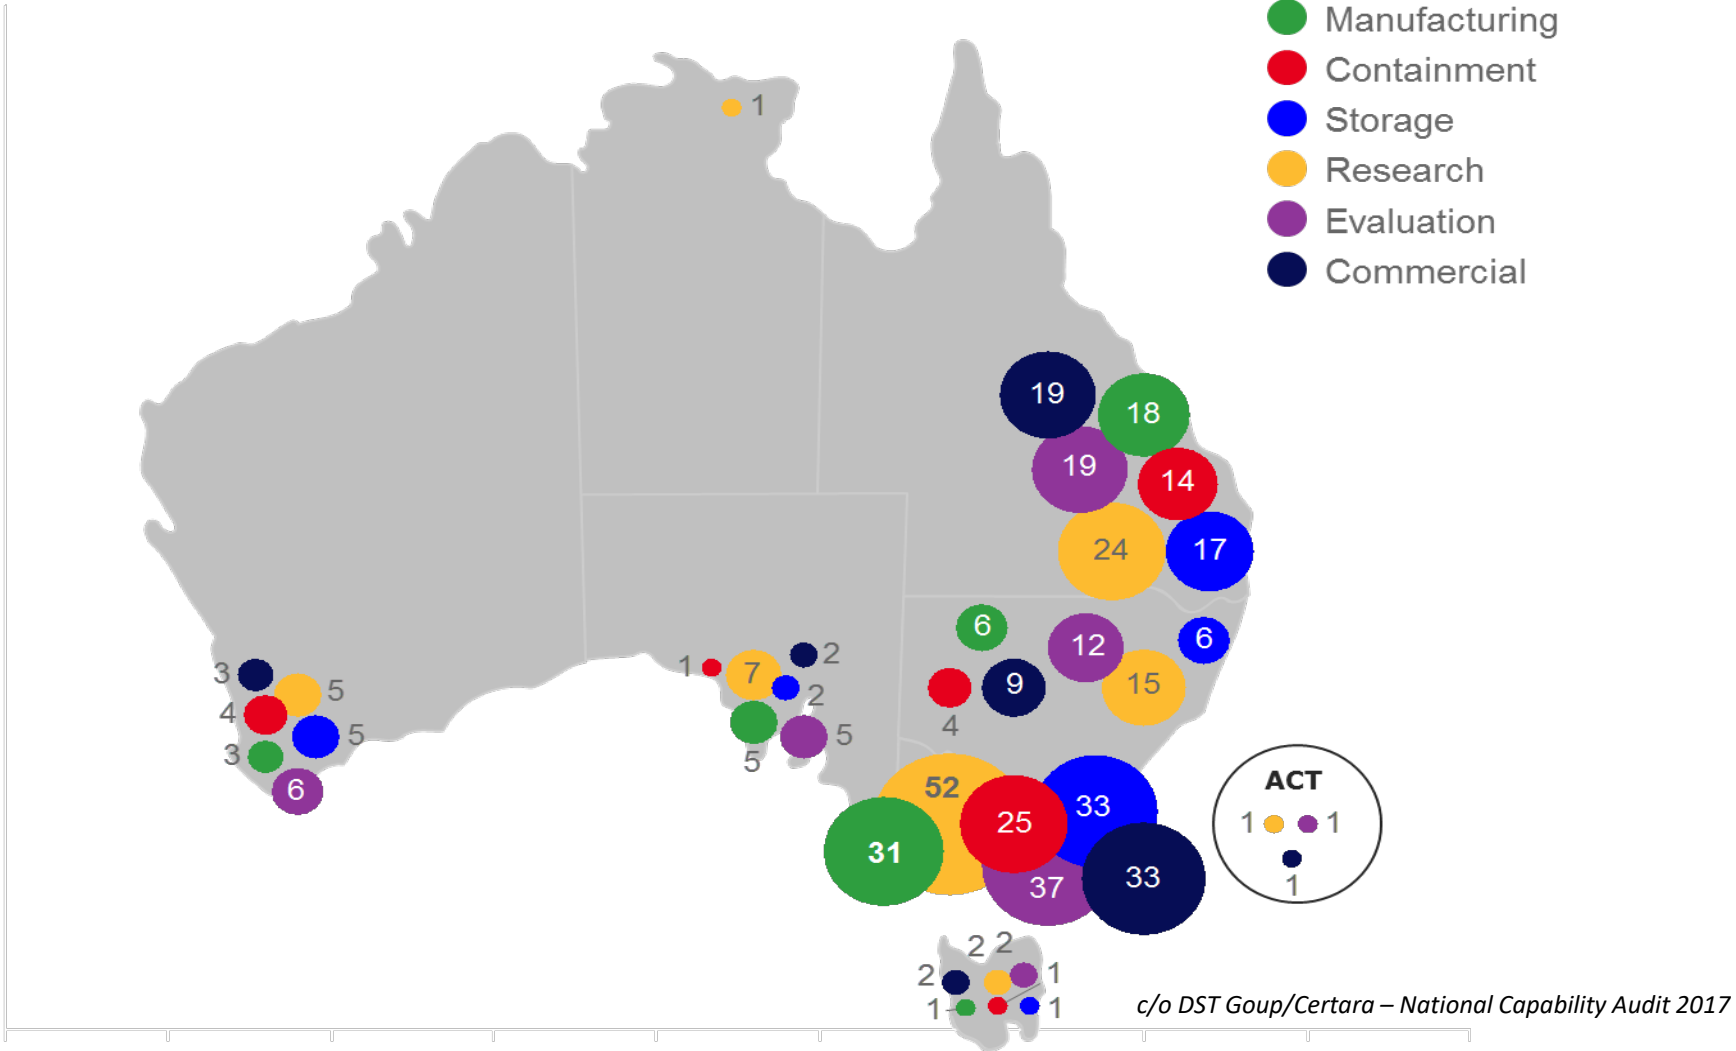

International MCM Consortium under the CBR MOU

- Denotes formal agreements
- - - Denotes collaborative relationships
- - - Relationships being developed

National MCM Capability Audit

Program Snapshot

- Program Projects
- Scoping Projects
- Closed
- New Rounds