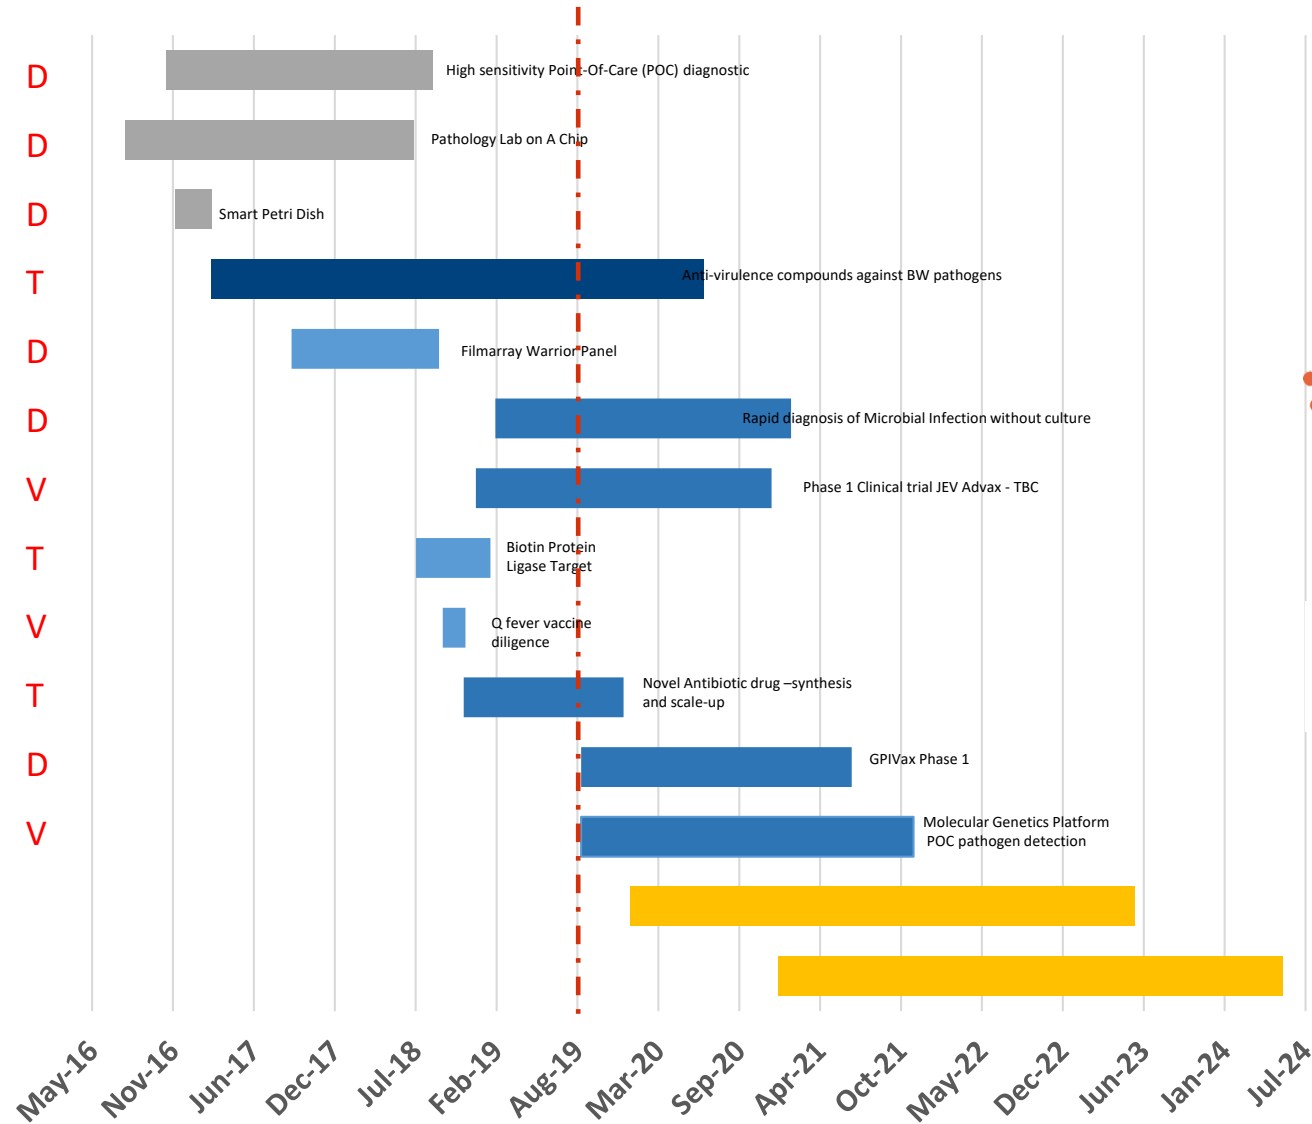

International MCM Consortium under the CBR MOU

- Denotes formal agreements
- - - Denotes collaborative relationships
- - - Relationships being developed

National MCM Capability Audit

Program Snapshot

- Program Projects
- Scoping Projects
- Closed
- New Rounds